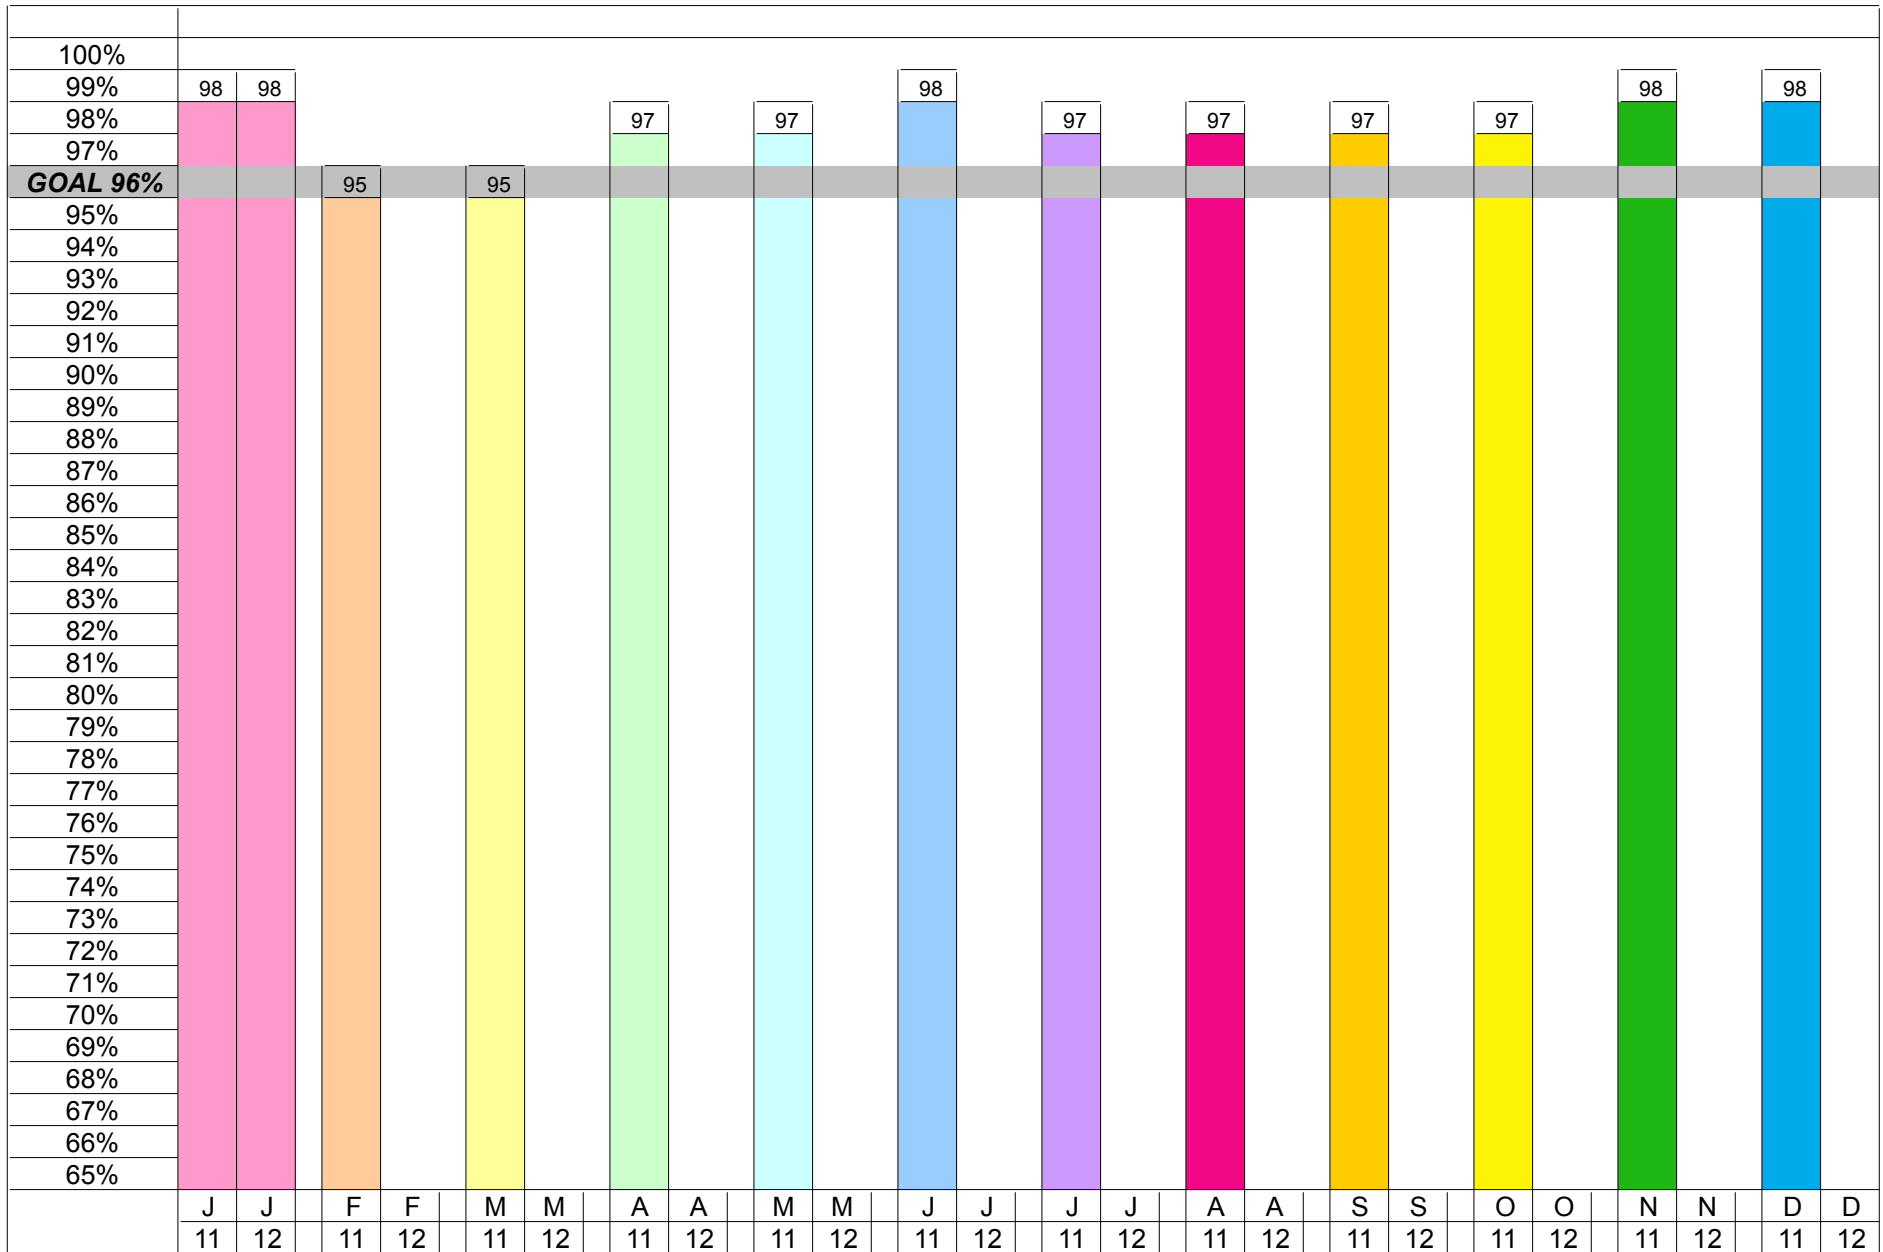

# THE STEEL SUPPLY COMPANY

## ON-TIME DELIVERY PERFORMANCE 2011-2012

**2012 GOAL IS 96%**